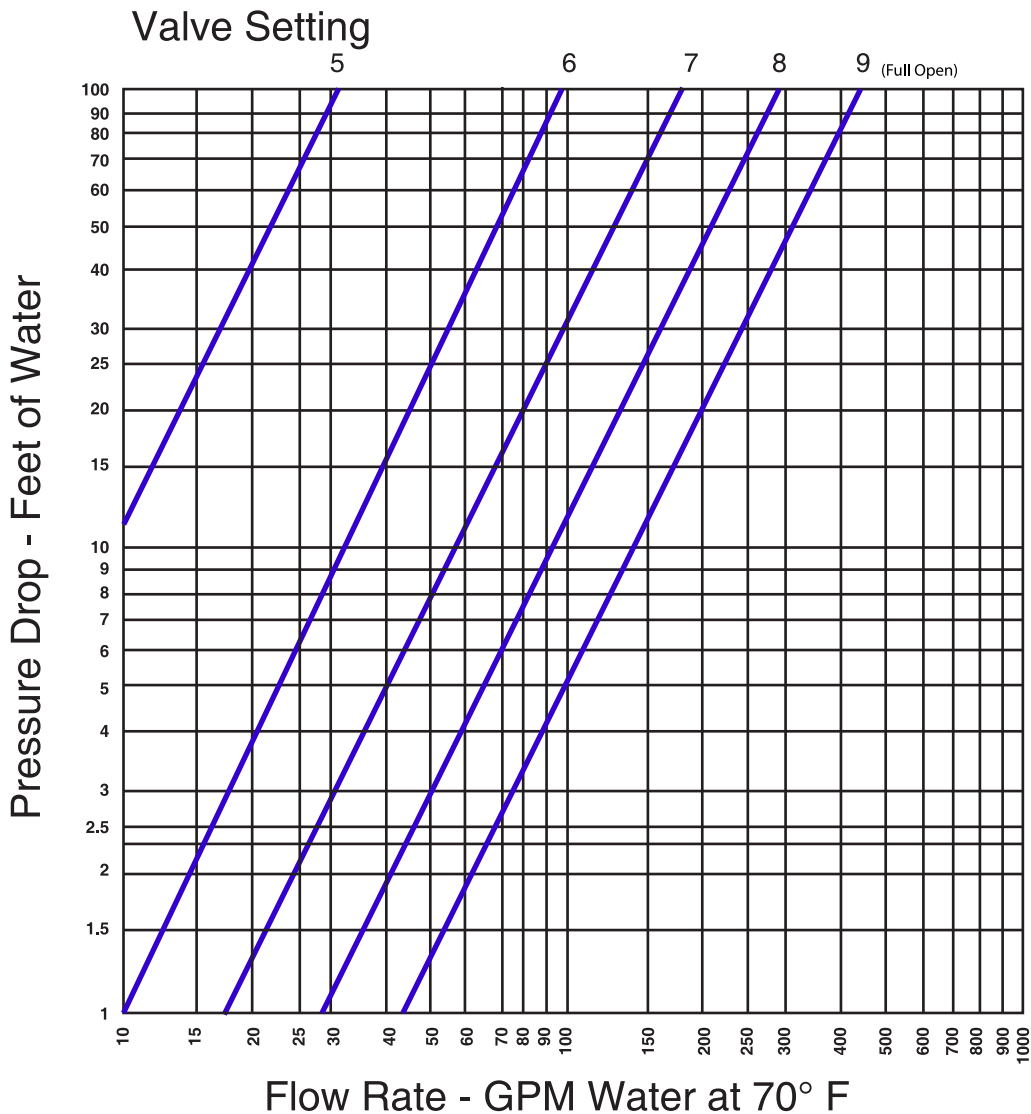

American Wheatley TDV/TSV Valve Pressure Drop Chart vs Flow Rate

1 1/2" Threaded

JOB NAME _____
LOCATION _____

CONTRACTOR _____
CONTRACTOR P.O. NO. _____

ITEMS	QUANTITY
_____	_____
_____	_____
_____	_____
_____	_____
_____	_____

2" Threaded

2 1/2" Threaded

American Wheatley TDV/TSV Valve Pressure Drop Chart vs Flow Rate

2" Flanged

2 1/2" Flanged

3" Flanged

4" Flanged

Valve Setting