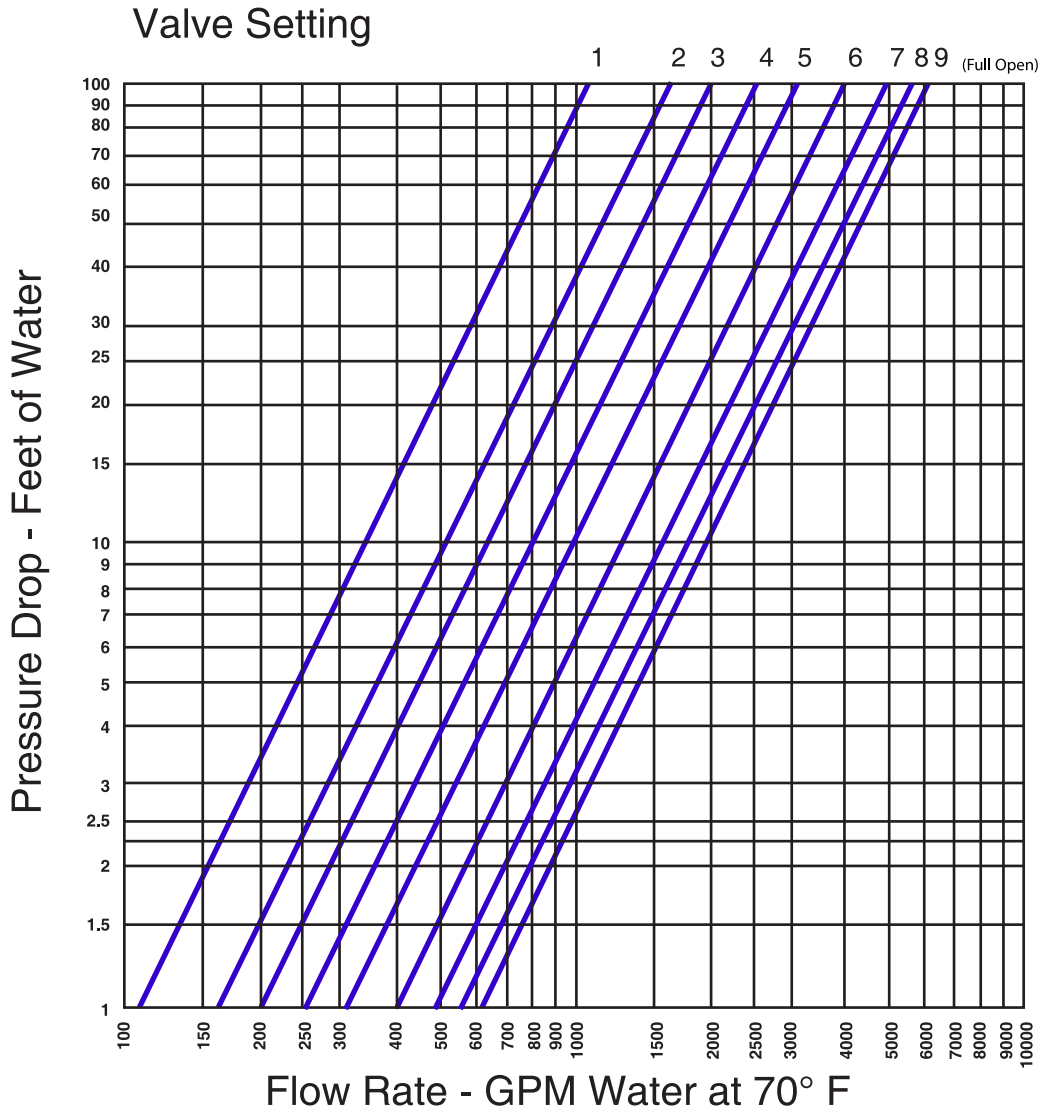

American Wheatley TDV/TSV Valve Pressure Drop Chart vs Flow Rate

1 1/2" Threaded

JOB NAME _____
LOCATION _____

CONTRACTOR _____
CONTRACTOR P.O. NO. _____

ITEMS	QUANTITY
_____	_____
_____	_____
_____	_____
_____	_____
_____	_____

2" Threaded

2 1/2" Threaded

American Wheatley TDV/TSV Valve Pressure Drop Chart vs Flow Rate

2" Flanged

2 1/2" Flanged

3" Flanged

4" Flanged

Valve Setting

5" Flanged

6" Flanged

8" Flanged

10" Flanged

12" Flanged

Valve Setting