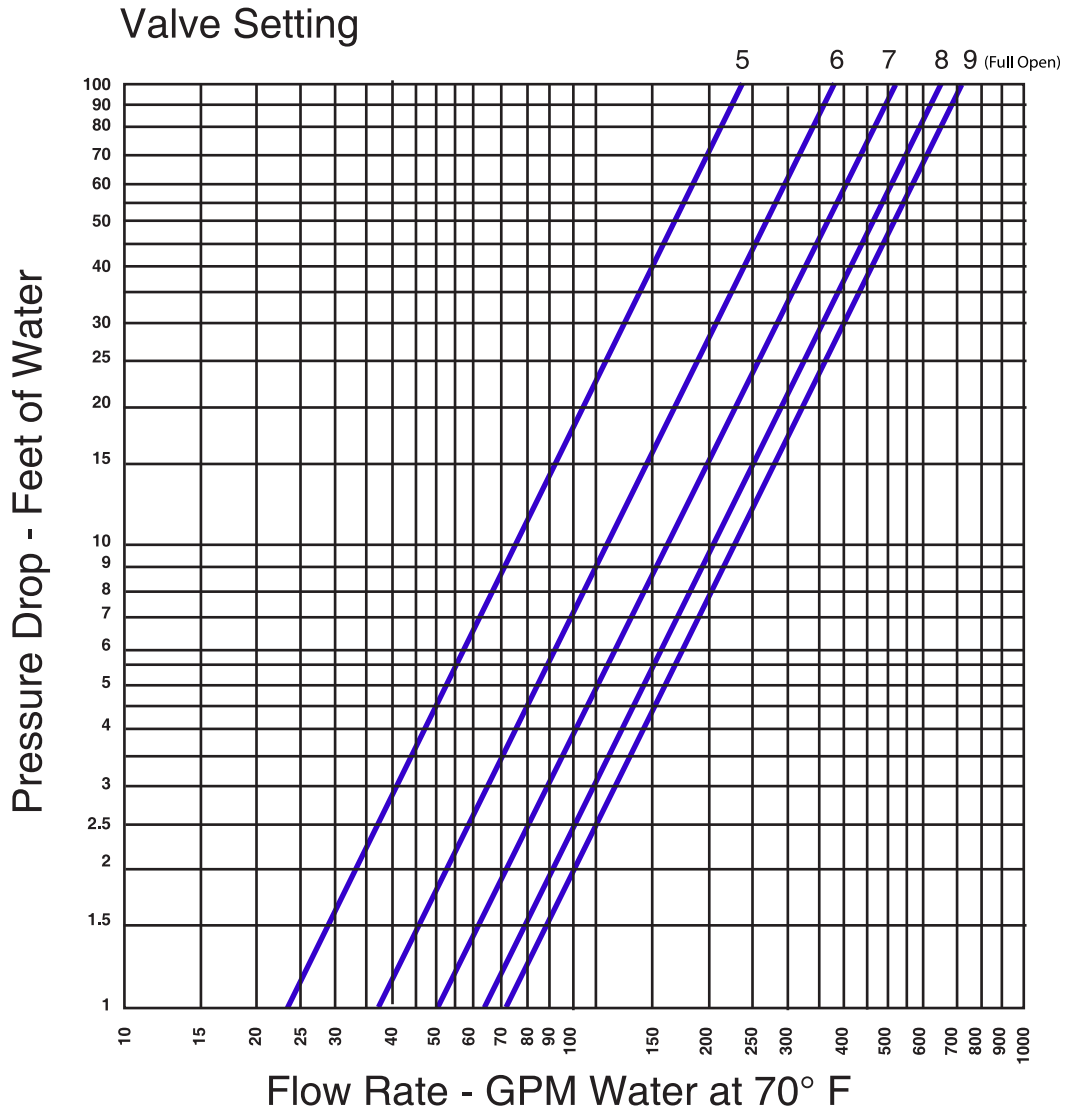

American Wheatley TDV/TSV Valve Pressure Drop Chart vs Flow Rate

1 1/2" Threaded

JOB NAME _____
LOCATION _____

CONTRACTOR _____
CONTRACTOR P.O. NO. _____

ITEMS	QUANTITY
_____	_____
_____	_____
_____	_____
_____	_____
_____	_____

2" Threaded

2 1/2" Threaded

American Wheatley TDV/TSV Valve Pressure Drop Chart vs Flow Rate

2" Flanged

2 1/2" Flanged

3" Flanged

4" Flanged

Valve Setting

5" Flanged

6" Flanged

8" Flanged

10" Flanged

12" Flanged

Valve Setting