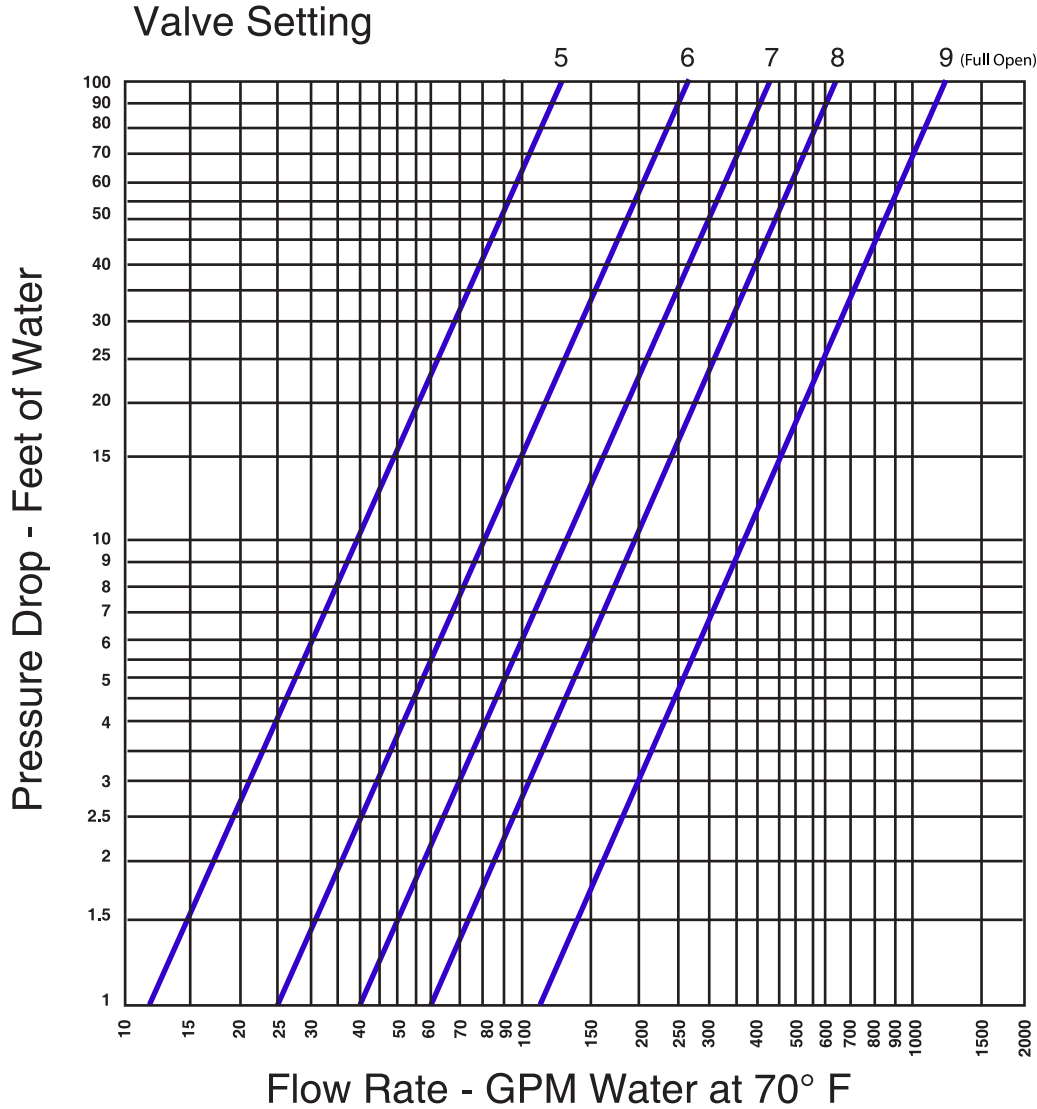

American Wheatley TDV/TSV Valve Pressure Drop Chart vs Flow Rate

1 1/2" Threaded

JOB NAME _____
LOCATION _____

CONTRACTOR _____
CONTRACTOR P.O. NO. _____

ITEMS	QUANTITY
_____	_____
_____	_____
_____	_____
_____	_____
_____	_____

2" Threaded

2 1/2" Threaded

American Wheatley TDV/TSV Valve Pressure Drop Chart vs Flow Rate

2" Flanged

2 1/2" Flanged

3" Flanged

4" Flanged

Valve Setting