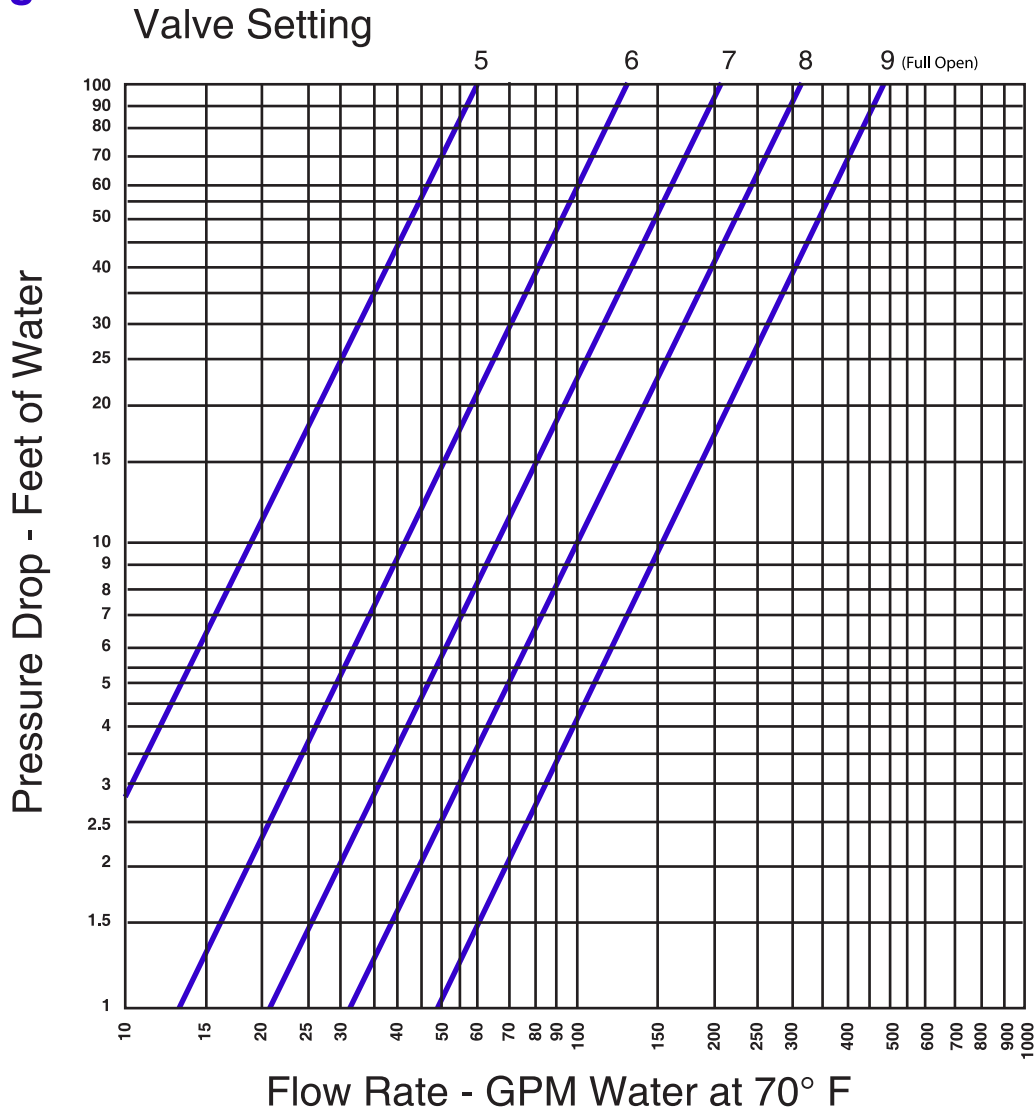

American Wheatley TDV/TSV Valve Pressure Drop Chart vs Flow Rate

1 1/2" Threaded

JOB NAME _____
LOCATION _____

CONTRACTOR _____
CONTRACTOR P.O. NO. _____

ITEMS	QUANTITY
_____	_____
_____	_____
_____	_____
_____	_____
_____	_____

2" Threaded

2 1/2" Threaded

American Wheatley TDV/TSV Valve Pressure Drop Chart vs Flow Rate

2" Flanged

2 1/2" Flanged

3" Flanged

4" Flanged

Valve Setting