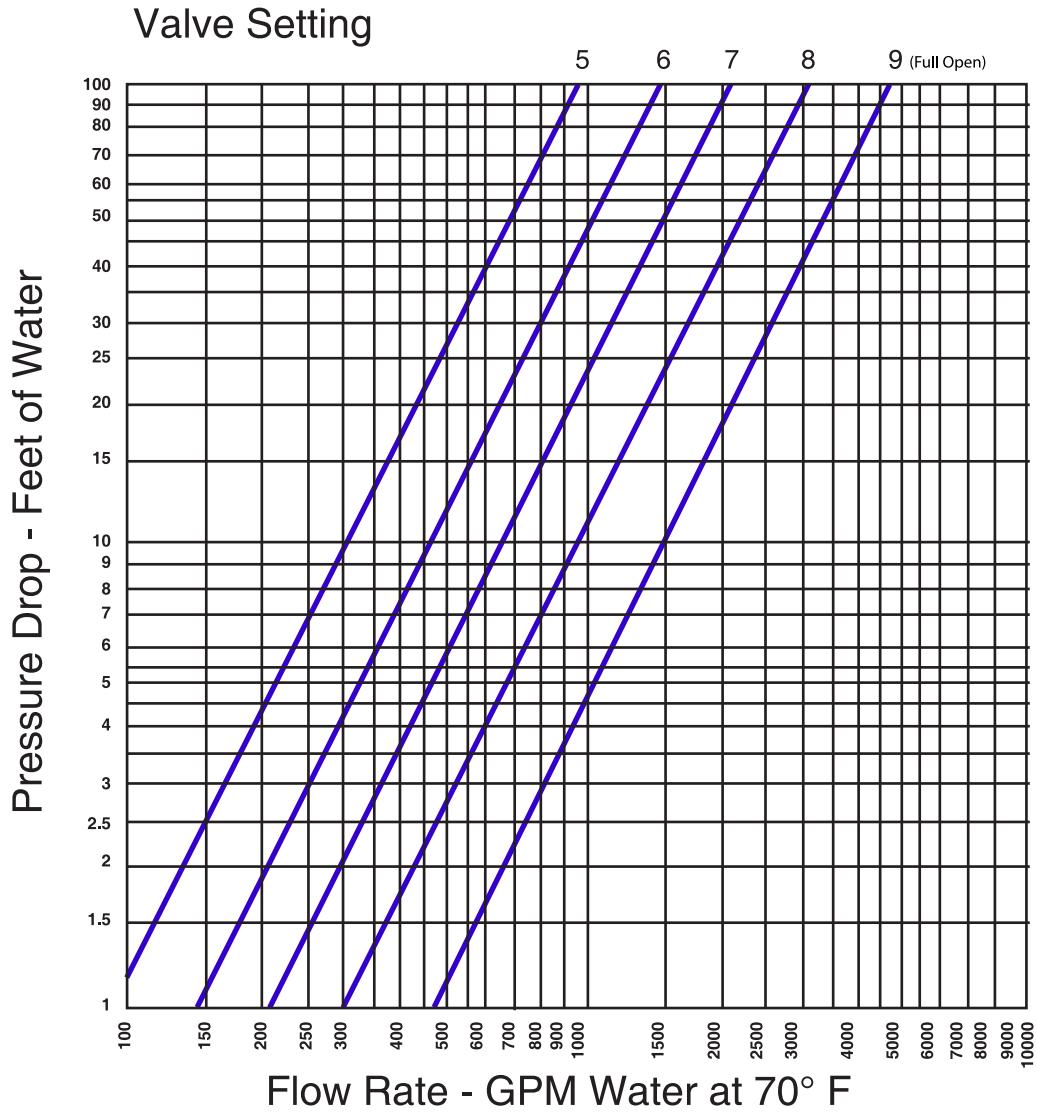

American Wheatley TDV/TSV Valve Pressure Drop Chart vs Flow Rate

1 1/2" Threaded

JOB NAME _____
LOCATION _____

CONTRACTOR _____
CONTRACTOR P.O. NO. _____

ITEMS	QUANTITY
_____	_____
_____	_____
_____	_____
_____	_____
_____	_____

2" Threaded

2 1/2" Threaded

American Wheatley TDV/TSV Valve Pressure Drop Chart vs Flow Rate

2" Flanged

2 1/2" Flanged

3" Flanged

4" Flanged

Valve Setting

5" Flanged

6" Flanged

8" Flanged

10" Flanged

12" Flanged

Valve Setting