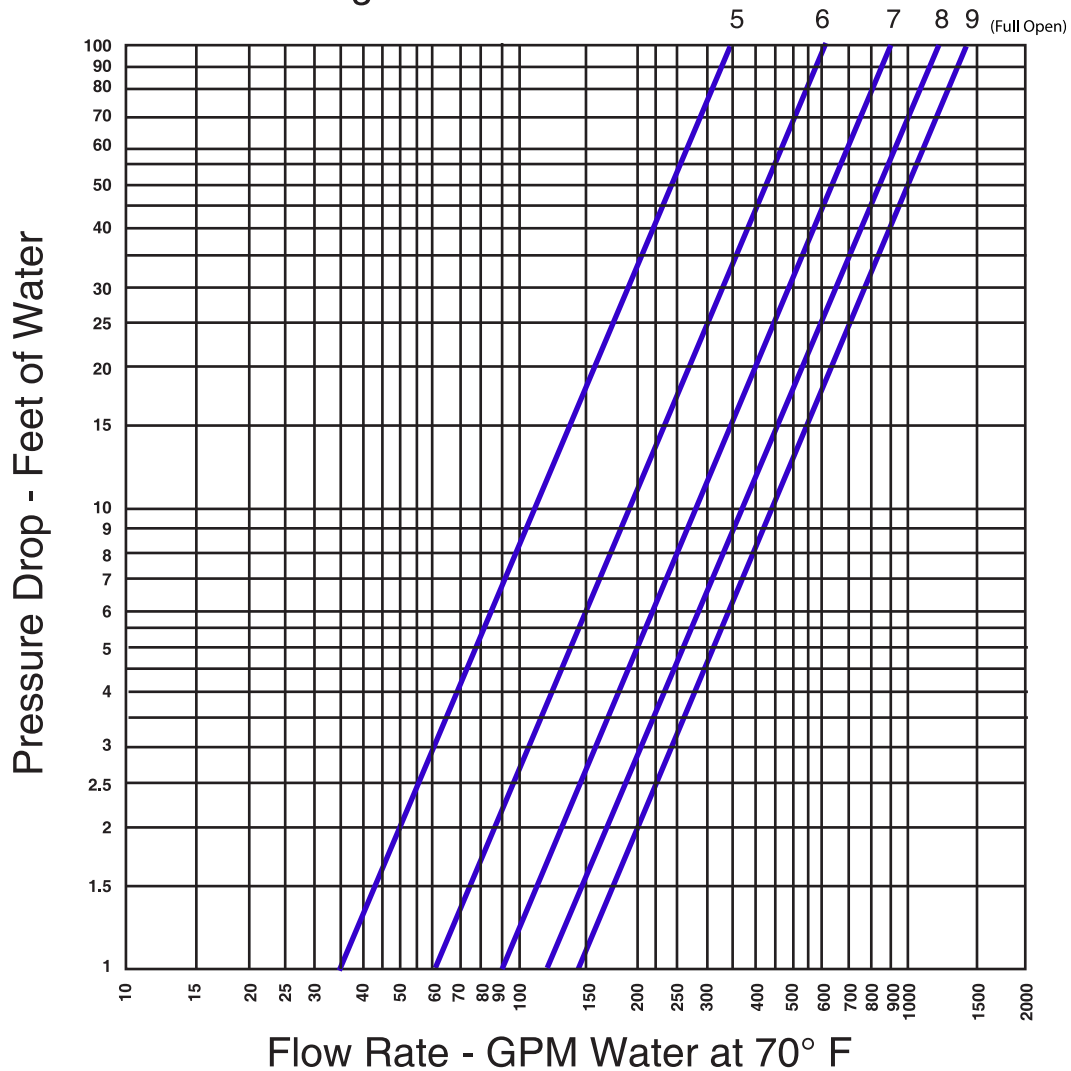

American Wheatley TDV/TSV Valve Pressure Drop Chart vs Flow Rate

1 1/2" Threaded

JOB NAME _____
LOCATION _____

CONTRACTOR _____
CONTRACTOR P.O. NO. _____

ITEMS	QUANTITY
_____	_____
_____	_____
_____	_____
_____	_____
_____	_____

2" Threaded

2 1/2" Threaded

American Wheatley TDV/TSV Valve Pressure Drop Chart vs Flow Rate

2" Flanged

2 1/2" Flanged

3" Flanged

4" Flanged

Valve Setting