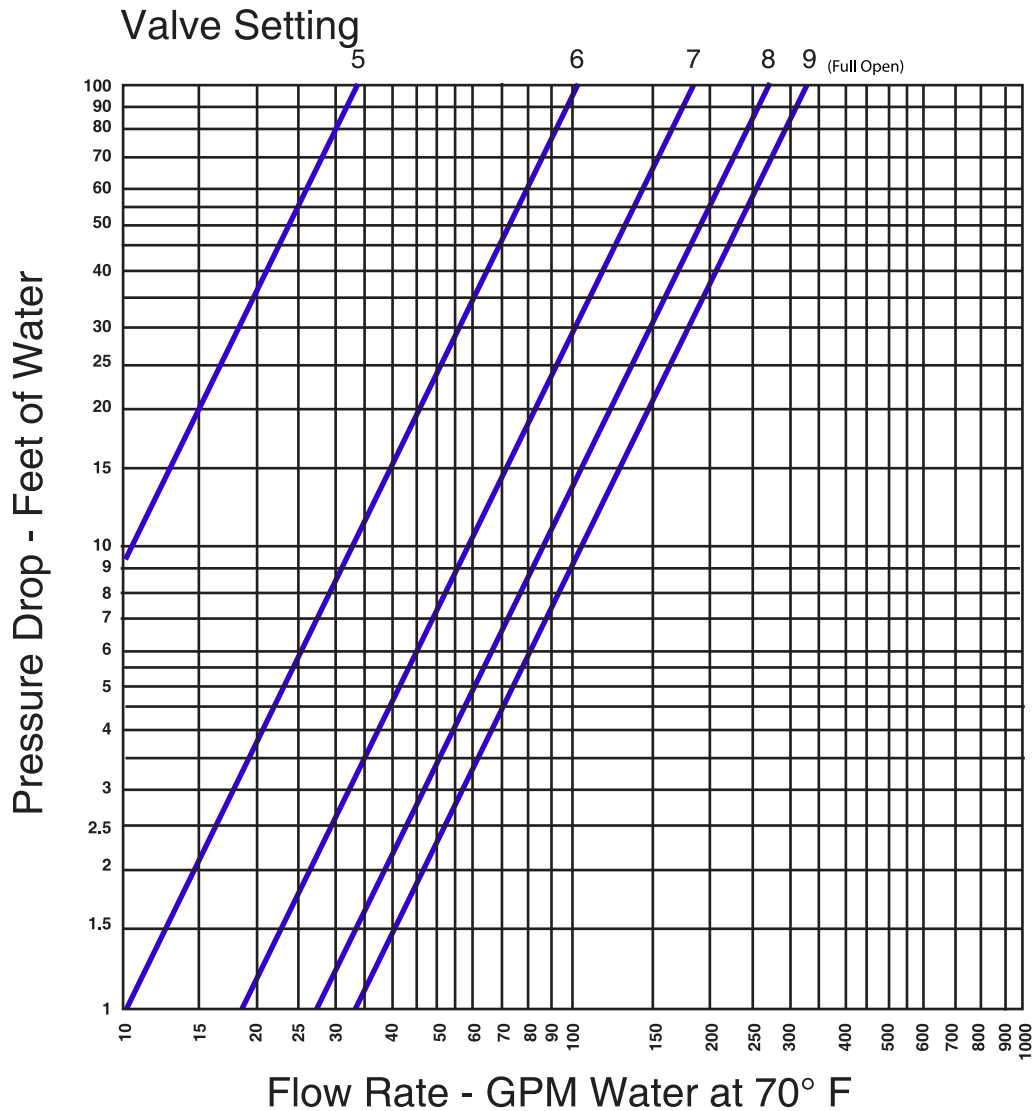

American Wheatley TDV/TSV Valve Pressure Drop Chart vs Flow Rate

1 1/2" Threaded

JOB NAME _____
LOCATION _____

CONTRACTOR _____
CONTRACTOR P.O. NO. _____

ITEMS	QUANTITY
_____	_____
_____	_____
_____	_____
_____	_____
_____	_____

2" Threaded

2 1/2" Threaded

American Wheatley TDV/TSV Valve Pressure Drop Chart vs Flow Rate

2" Flanged

2 1/2" Flanged

3" Flanged

4" Flanged

Valve Setting