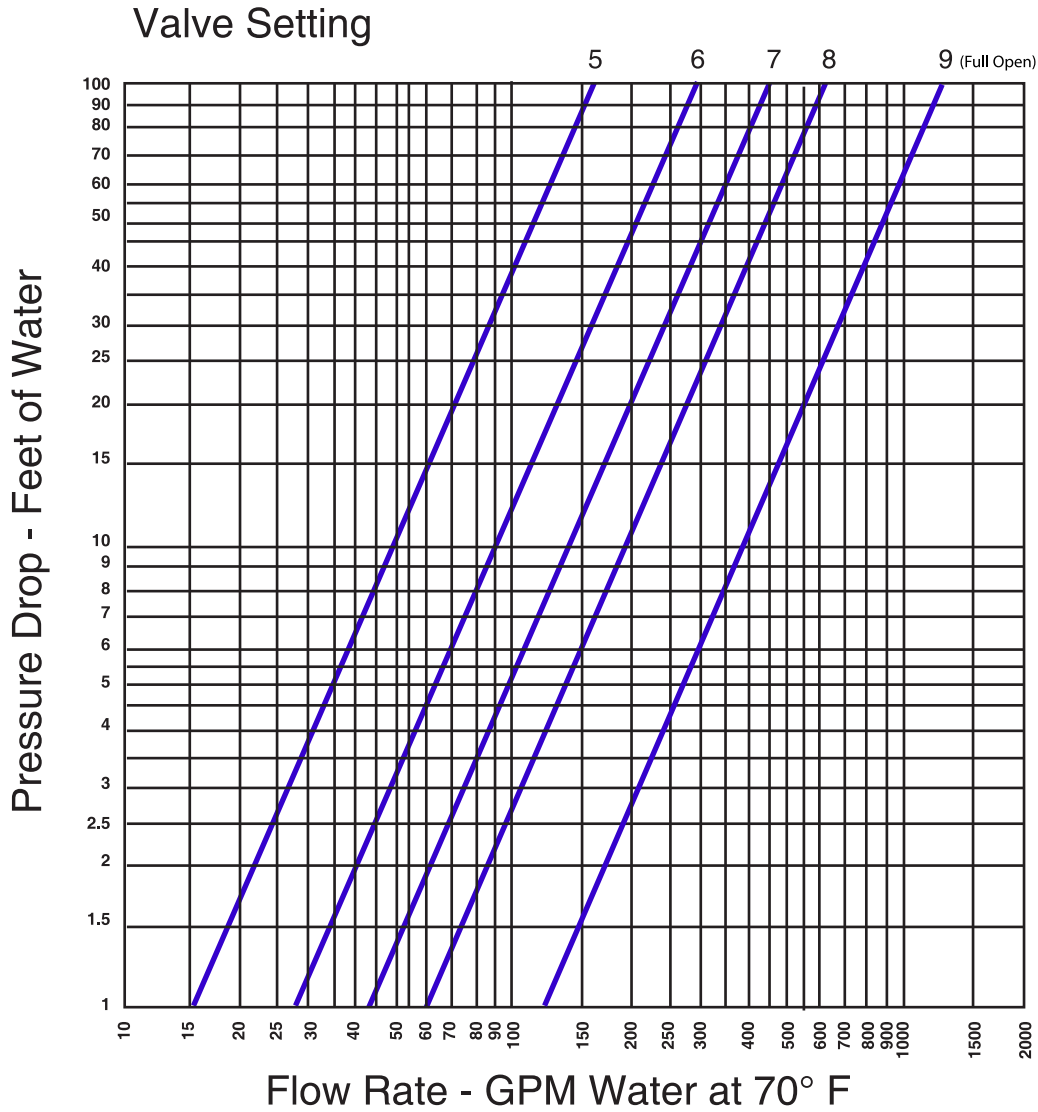

American Wheatley TDV/TSV Valve Pressure Drop Chart vs Flow Rate

1 1/2" Threaded

JOB NAME _____
LOCATION _____

CONTRACTOR _____
CONTRACTOR P.O. NO. _____

ITEMS	QUANTITY
_____	_____
_____	_____
_____	_____
_____	_____
_____	_____

2" Threaded

2 1/2" Threaded

American Wheatley TDV/TSV Valve Pressure Drop Chart vs Flow Rate

2" Flanged

2 1/2" Flanged

3" Flanged

4" Flanged

Valve Setting